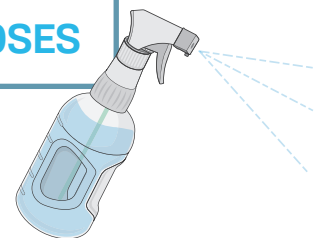

DISTEL

c

DOSING SYSTEM

ELIMINATE SINGLE-USE PLASTIC WIPES

The DISTEL DOSING SYSTEM is intended for the cleaning and disinfection of surfaces of non-invasive medical devices and equipment, and of hard non-porous environmental surfaces.

A 500ml bottle of DISTEL DOSING SYSTEM concentrate generates measured doses of surface disinfectant solution for application via a Doser or Sprayer.

The DISTEL DOSING SYSTEM working solution is effective against coronaviruses in 2 minutes. Efficacy is also proven against bacteria, yeasts, enveloped viruses and nucleic acids (DNA/RNA)*

*Please see the microbiological efficacy summary for specific contact times.

Designed to be repurposed and reused, the DISTEL DOSING SYSTEM keeps the environment in mind.

A 500ml bottle of DISTEL DOSING SYSTEM concentrate delivers 10 x 500ml bottles of working solution.

The DISTEL DOSING SYSTEM can be used with any spreader to create freshly made surface disinfectant wipes on the go. Choose a sustainably sourced spreader to reduce single-use plastic waste.

500ML BOTTLE OF CONCENTRATE

1

BOTTLES OF WORKING SOLUTION

10

1000 DOSES

1ML SPRAYER

5000 DOSES

USE THE SPREADER OF YOUR CHOICE

MANUFACTURED IN THE UK

REUSABLE BOTTLES

DESTROY CORONAVIRUSES IN 2 MINUTES